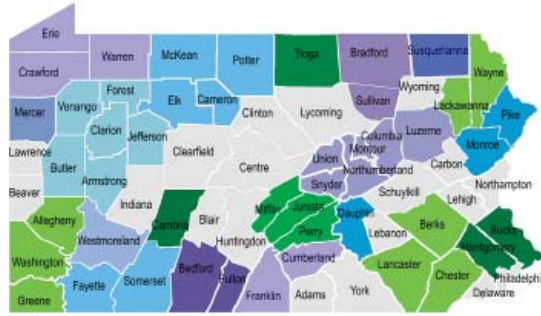

Pennsylvania Woodlands Associations

- 1. Allegheny Mountain Woodlands Association**
PO Box 42, Ebensburg, PA 15931
814-472-8560
<http://amwa.treesofpa.com>
(Cambria County)
- 2. Bradford-Sullivan Forest Landowners' Association**
PO Box 473, Wysox, PA 18854
Email: our_bsfla_trees@aol.com
- 3. Central Susquehanna Woodland Owners Association**
c/o Williams, 348 Sereno Hollow Road, Millville, PA 17846
Email: CSWOA1@gmail.com
(Columbia, Luzerne, Montour, Northumberland, Snyder, and Union Counties).
- 4. Cumberland Woodland Owners Association**
c/o Mike Waldron, 165 Clines Church Road, Aspers, PA 17304
mdwald57@yahoo.com
<http://cumberlandwoodlandownersassociation.blogspot.com>
- 5. Dauphin County Woodland Owners Association**
c/o Andy Brought, 2800 White Oak Road, Halifax, PA 17032
717-362-1152
Email: DCWOA@live.com or abrought@pa.gov
- 6. Laurel Highlands Forest Landowners Association**
c/o Robert Bastian, 347 Blackburn Road, Friedens, PA 15541-7308
Email: bobbastian@comcast.net
(Fayette and Somerset Counties)
- 7. Mercer County Woodland Owners Association**
PO Box 530, Mercer, PA 16137
Email: mcwoa@yahoo.com
<http://www.mcwoa.org>
- 8. Mifflin Juniata Perry County Woodland Owners**
c/o Gerald Hoy, 18865 Old Turnpike Rd., Milmont, PA 17845
570-922-3344
Email: gehoy@pa.gov
or
c/o Lucas Book, 4455 Big Spring Road, Blain, PA 17006
717-536-3191
Email: lbook@pa.gov
- 9. North Central Forest Landowners Association**
PO Box 141, Port Allegheny, PA 16743
<http://www.orgsites.com/pa/ncfla>
(Cameron, Elk, McKean, and Potter Counties)
- 10. Northwest Pennsylvania Woodland Association**
c/o Guy Dunkle, guy@firhmapleproducts.com
<https://sites.google.com/site/nwpa woodlandassociation/>
(Crawford, Erie, and Warren Counties)
- 11. Pike-Monroe Woodland Owners**
c/o Garrett Beers, DCNR, 2174A Route 611, Swiftwater, PA 18370
570-895-4039
Email: garbeers@pa.gov
<http://delawarehighlands.org/initiatives/pmwo>
- 12. Southeast Forest Resources Association**
c/o George Kaufman, 1825 Upper Ridge Road, Green Lane, PA 18054
(Bucks and Montgomery Counties)
- 13. Southwestern PA Woodland Owners' Association**
2506 Hollywood Drive, Pittsburgh, PA 15235
<http://www.swpwopa.com>
(Allegheny, Washington, and Greene Counties)
- 14. Susquehanna County Forest Landowners' Association**
c/o Doug Sheldon, 1115 Potter Hill Road, Thompson, PA 18465
scfloa.org
<http://scfloa.wordpress.com>
- 15. Tioga County Woodland Owners Association**
c/o Marwin Cummings, 73 Redtail Lane, Tioga, PA 16946
- 16. Tri-County Woodland Owners Association**
c/o John Nissen, 845 Park Road, Elverson, PA 19520-9523
610-582-9660
Email: jnissen@pa.gov
(Lancaster, Berks, and Chester Counties)
- 17. Wayne-Lackawanna Forest Landowners' Association**
834 Beech Grove Road, Honesdale, PA 18431
800-288-4490
<http://www.wlfla.org>
- 18. Westmoreland Woodlands Improvement Association**
218 Donohoe Road, Greensburg, PA 15601
724-837-5271 ext. 106
www.westmorelandwoodlands.org
- 19. Woodland Owners of Clarion-Allegheny Valley**
PO Box 194, Corsica, PA 15829
814-354-6206
Email: thewocav@yahoo.com
<http://www.thewocav.org>
(Armstrong, Butler, Clarion, Forest, Jefferson, & Venango Counties)
- Clarion County Forest Stewardship Committee**
c/o Dave Cole, 158 2nd Street, Clarion, PA 16214
814-226-1901
Email: davcole@pa.gov
- 20. Woodland Owners of the Southern Alleghenies**
PO Box 253, Everett, PA 15537
717-485-3148
<http://www.thewosa.org>
(Bedford and Fulton Counties)