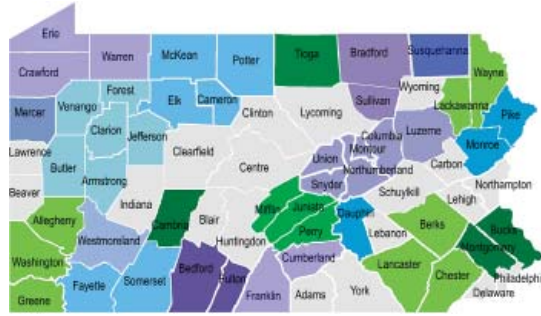

Pennsylvania Woodlands Associations

1. **Allegheny Mountain Woodlands Association**
PO Box 42, Ebensburg, PA 15931
814-472-8560
<http://amwa.treesofpa.com>
(Cambria County)
 2. **Bradford-Sullivan Forest Landowners' Association**
PO Box 473, Wysox, PA 18854
Email: our_bsfla_trees@aol.com
 3. **Central Susquehanna Woodland Owners Association**
c/o Williams, 348 Sereno Hollow Road, Millville, PA 17846
Email: CSWOA1@gmail.com
(Columbia, Luzerne, Montour, Northumberland, Snyder, and Union Counties).
 4. **Cumberland Woodland Owners Association**
c/o Mike Waldron, 165 Clines Church Road, Aspers, PA 17304
mdwald57@yahoo.com
<http://cumberlandwoodlandownersassociation.blogspot.com>
 5. **Dauphin County Woodland Owners Association**
c/o Andy Brought, 2800 White Oak Road, Halifax, PA 17032
717-362-1152
Email: DCWOA@live.com or abrought@pa.gov
 6. **Laurel Highlands Forest Landowners Association**
c/o Robert Bastian, 347 Blackburn Road, Friedens, PA 15541-7308
Email: bobbastian@comcast.net
(Fayette and Somerset Counties)
 7. **Mercer County Woodland Owners Association**
PO Box 530, Mercer, PA 16137
Email: mcwoa@yahoo.com
<http://www.mcwoa.org>
 8. **Mifflin Juniata Perry County Woodland Owners**
c/o Gerald Hoy, 18865 Old Turnpike Rd., Milmont, PA 17845
570-922-3344
Email: gehoy@pa.gov
or
c/o Lucas Book, 4455 Big Spring Road, Blain, PA 17006
717-536-3191
Email: lbook@pa.gov
 9. **North Central Forest Landowners Association**
PO Box 141, Port Allegheny, PA 16743
<http://www.orgsites.com/pa/nfla>
(Cameron, Elk, McKean, and Potter Counties)
 10. **Northwest Pennsylvania Woodland Association**
c/o Guy Dunkle, guy@firhmapleproducts.com
<https://sites.google.com/site/nwpa woodlandassociation/>
(Crawford, Erie, and Warren Counties)
 11. **Pike-Monroe Woodland Owners**
c/o Garrett Beers, DCNR, 2174A Route 611, Swiftwater, PA 18370
570-895-4039
Email: garbeers@pa.gov
<http://delawarehighlands.org/initiatives/pmwo>
 12. **Southeast Forest Resources Association**
c/o George Kaufman, 1825 Upper Ridge Road, Green Lane, PA 18054
(Bucks and Montgomery Counties)
 13. **Southwestern PA Woodland Owners' Association**
2506 Hollywood Drive, Pittsburgh, PA 15235
<http://www.swpwopa.com>
(Allegheny, Washington, and Greene Counties)
 14. **Susquehanna County Forest Landowners' Association**
c/o Doug Sheldon, 1115 Potter Hill Road, Thompson, PA 18465
scfloa.org
<http://scfloa.wordpress.com>
 15. **Tioga County Woodland Owners Association**
c/o Marwin Cummings, 73 Redtail Lane, Tioga, PA 16946
 16. **Tri-County Woodland Owners Association**
c/o John Nissen, 845 Park Road, Elverson, PA 19520-9523
610-582-9660
Email: jnissen@pa.gov
(Lancaster, Berks, and Chester Counties)
 17. **Wayne-Lackawanna Forest Landowners' Association**
834 Beech Grove Road, Honesdale, PA 18431
800-288-4490
<http://www.wlfla.org>
 18. **Westmoreland Woodlands Improvement Association**
218 Donohoe Road, Greensburg, PA 15601
724-837-5271 ext. 106
www.westmorelandwoodlands.org
 19. **Woodland Owners of Clarion-Allegheny Valley**
PO Box 194, Corsica, PA 15829
814-354-6206
Email: thewocav@yahoo.com
<http://www.thewocav.org>
(Armstrong, Butler, Clarion, Forest, Jefferson, & Venango Counties)
- Clarion County Forest Stewardship Committee**
c/o Dave Cole, 158 2nd Street, Clarion, PA 16214
814-226-1901
Email: davcole@pa.gov
20. **Woodland Owners of the Southern Alleghenies**
PO Box 253, Everett, PA 15537
717-485-3148
<http://www.thewosa.org>
(Bedford and Fulton Counties)